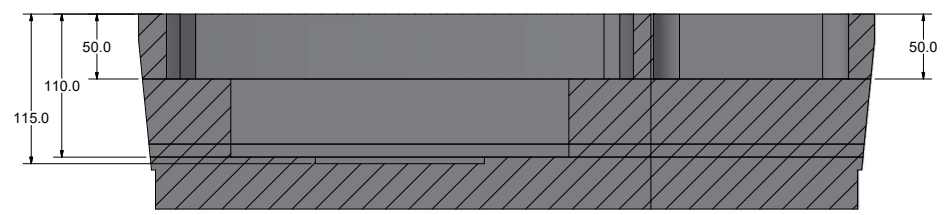

REVISIONS			
ECO	ZONE	REV	DESCRIPTION
		1	

NOTE

- 모든 치수는 참고치임
- 재질 : CROSS LINKED POLYOLEFIN FOAM, 경도 : 1.18 kg/cm², 영보드15배(흑색)
- 3M PE폼 양면 테이프 4421로 각층 접착 할 것.

SECTION A-A

SECTION B-B

ALL DIMENSIONS APPLY AFTER FINISH. DIMENSIONS ARE IN INCHES AND DEGREES. TOLERANCES ARE:		THIS DRAWING CONTAINS PROPRIETARY INFORMATION AND MAY NOT BE USED OR REPRODUCED WITHOUT THE WRITTEN PERMISSION OF SEEDCORE INC.			
DECIMALS .X ± .XX ± .XXX ±	SURFACE FINISH ✓	영안부서 CYBAE	2022-05-13		
ANGULAR .X ± FRACTIONS X/16 ±	THIRD ANGLE PROJECTION ⊕	재질 CYBAE		도면 도면	FOAM SC-HELVI_0001
명치리		입도 ENTER NAME		REV 1	
PBS012ESV, REV C			D		DO NOT SCALE THE DRAWING
			SHEET 1 OF 1		1