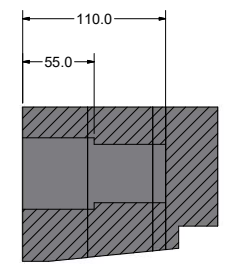

REVISIONS			
ECO	ZONE	REV	DESCRIPTION
		1	

NOTE

- 모든 치수는 참고치임
- 재질 : CROSS LINKED POLYOLEFIN FOAM, 경도 : 1.18 kg/cm², 영보드15배(흑색)
- 3M PE폼 양면 테이프 4421로 각층 접착 할 것.

SECTION A-A

SECTION B-B

ALL DIMENSIONS APPLY AFTER FINISH. DIMENSIONS ARE IN INCHES AND DEGREES. TOLERANCES ARE:		THIS DRAWING CONTAINS PROPRIETARY INFORMATION AND MAY NOT BE USED OR REPRODUCED WITHOUT THE WRITTEN PERMISSION OF SEEDCORE INC.			
DECIMALS .X ± .XX ± .XXX ±	SURFACE FINISH ✓	영안부서 CYBAE	2022-05-13		
ANGULAR .X ± FRACTIONS X/16 ±	THIRD ANGLE PROJECTION ⊕	재질 CYBAE		도면 도면	FOAM SC-HELVI_0001
명치리		입도 ENTER NAME		REV 1	
PBS012ESV, REV C			D		DO NOT SCALE THE DRAWING
			SHEET 1 OF 1		1