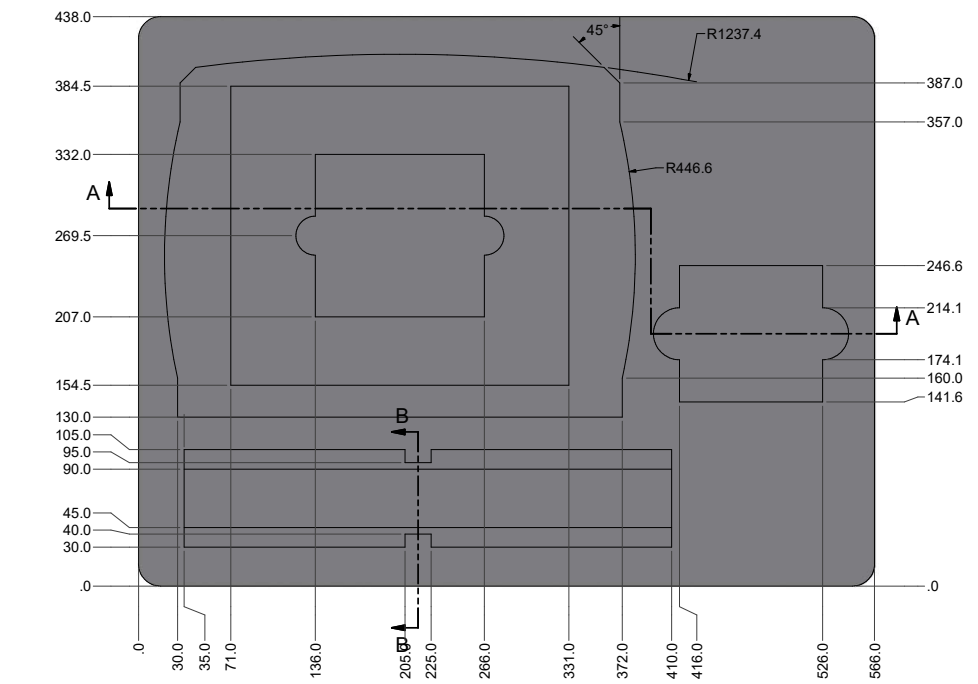

REVISIONS			
ECO	ZONE	REV	DESCRIPTION
		1	

NOTE

- 모든 치수는 참고치임
- 재질 : CROSS LINKED POLYOLEFIN FOAM, 경도 : 1.18 kg/cm², 영보드15배(흑색)
- 3M PE폼 양면 테이프 4421로 각층 접착 할 것.

SECTION A-A

SECTION B-B

ALL DIMENSIONS APPLY AFTER FINISH. DIMENSIONS ARE IN INCHES AND DEGREES. TOLERANCES ARE:		THIS DRAWING CONTAINS PROPRIETARY INFORMATION AND MAY NOT BE USED OR REPRODUCED WITHOUT THE WRITTEN PERMISSION OF SEEDCORE INC.			
DECIMALS .X ± .XX ± .XXX ±	SURFACE FINISH ✓	영안부서 CYBAE	2022-05-13		
ANGULAR .X ± FRACTIONS X/16 ±	THIRD ANGLE PROJECTION ⊕	재질 CYBAE		도면 도면	FOAM SC-HELVI_0001
명치리		입도 ENTER NAME		REV 1	
PBS012ESV, REV C			D		DO NOT SCALE THE DRAWING
			SHEET 1 OF 1		1