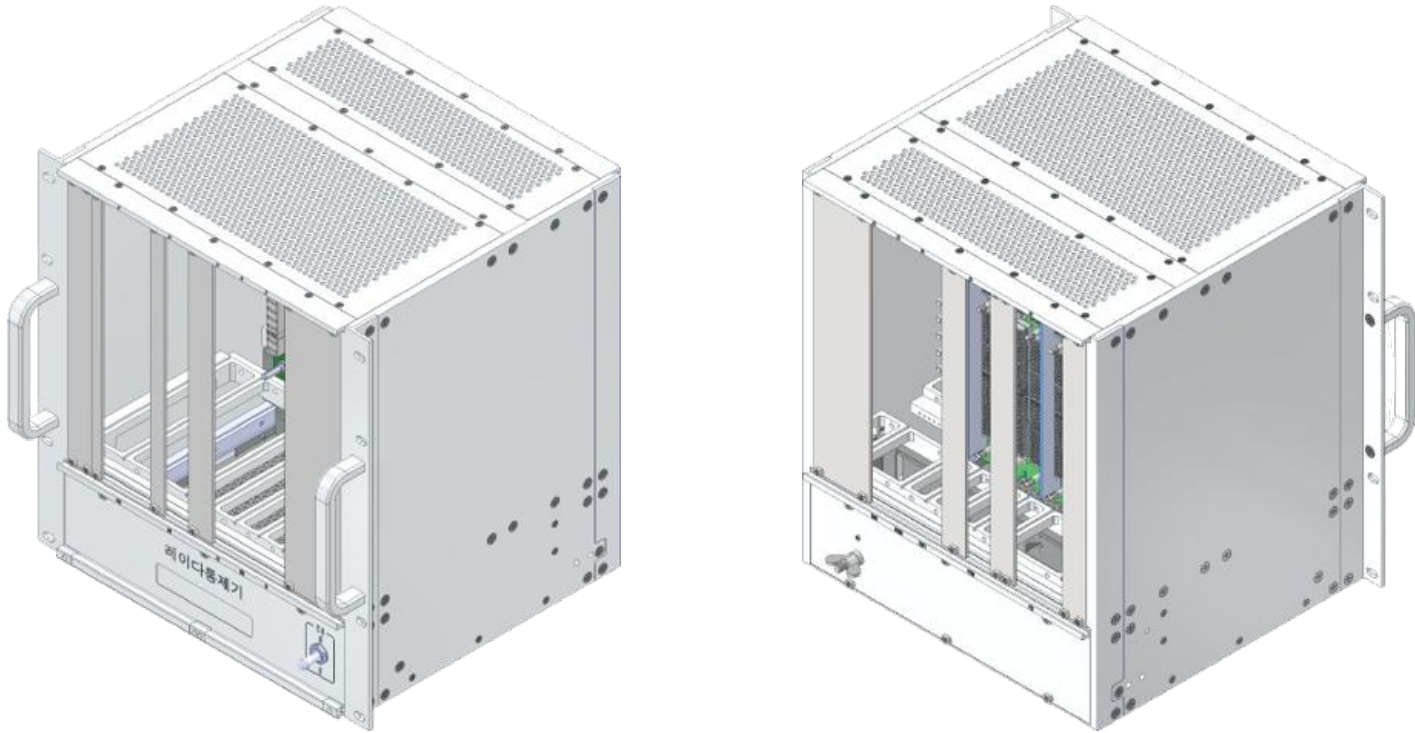

SC-LSKH-003

하우징 조립체

Specification

| Item | Description | Remark |
|------------------|-------------|--------|
| Part No | SC-LSKH-003 | |
| Application Case | VPX Chassis | |
| Mountion | 8U 5Slot | |
| Chassis Height | 355.0 mm | |
| Chasis Width | 347.8 mm | |
| Chassis Depth | 345.1 mm | |